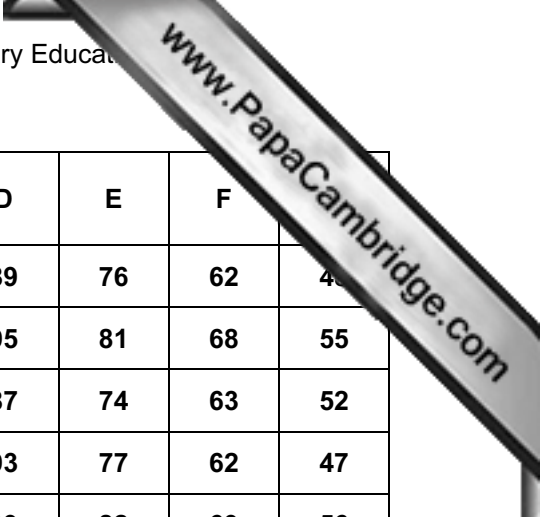

Cambridge International General Certificate of Secondary Education
0460 Geography November 2013
Grade Thresholds

Option	Combination of components	A*	A	B	C	D	E	F	G
BX	11, 21, 41	163	143	123	103	89	76	62	48
BY	12, 22, 42	170	150	130	110	95	81	68	55
BZ	13, 23, 43	160	140	120	100	87	74	63	52
CX	11, 21, 83	177	154	131	109	93	77	62	47
CY	12, 22, 83	185	162	139	117	99	82	69	56
CZ	13, 23, 83	177	154	131	109	93	78	65	52

Grade Thresholds are published for all Cambridge International AS/A Level and Cambridge IGCSE subjects where a corresponding mark scheme is available.